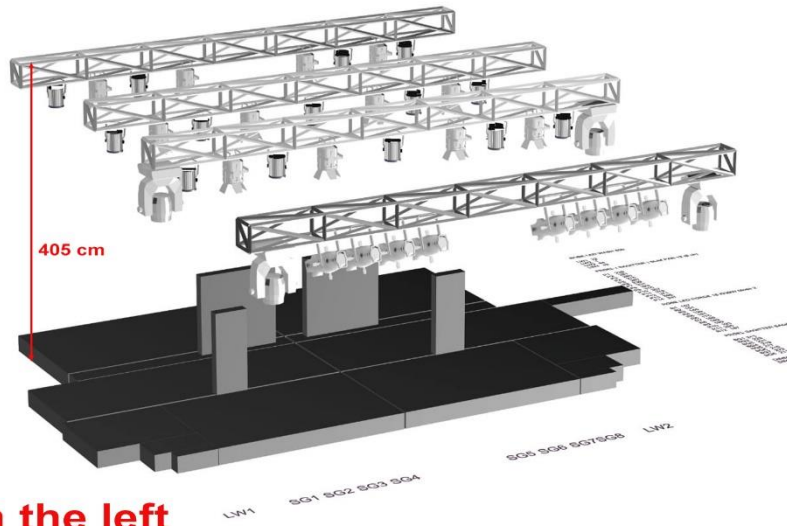

View from the left