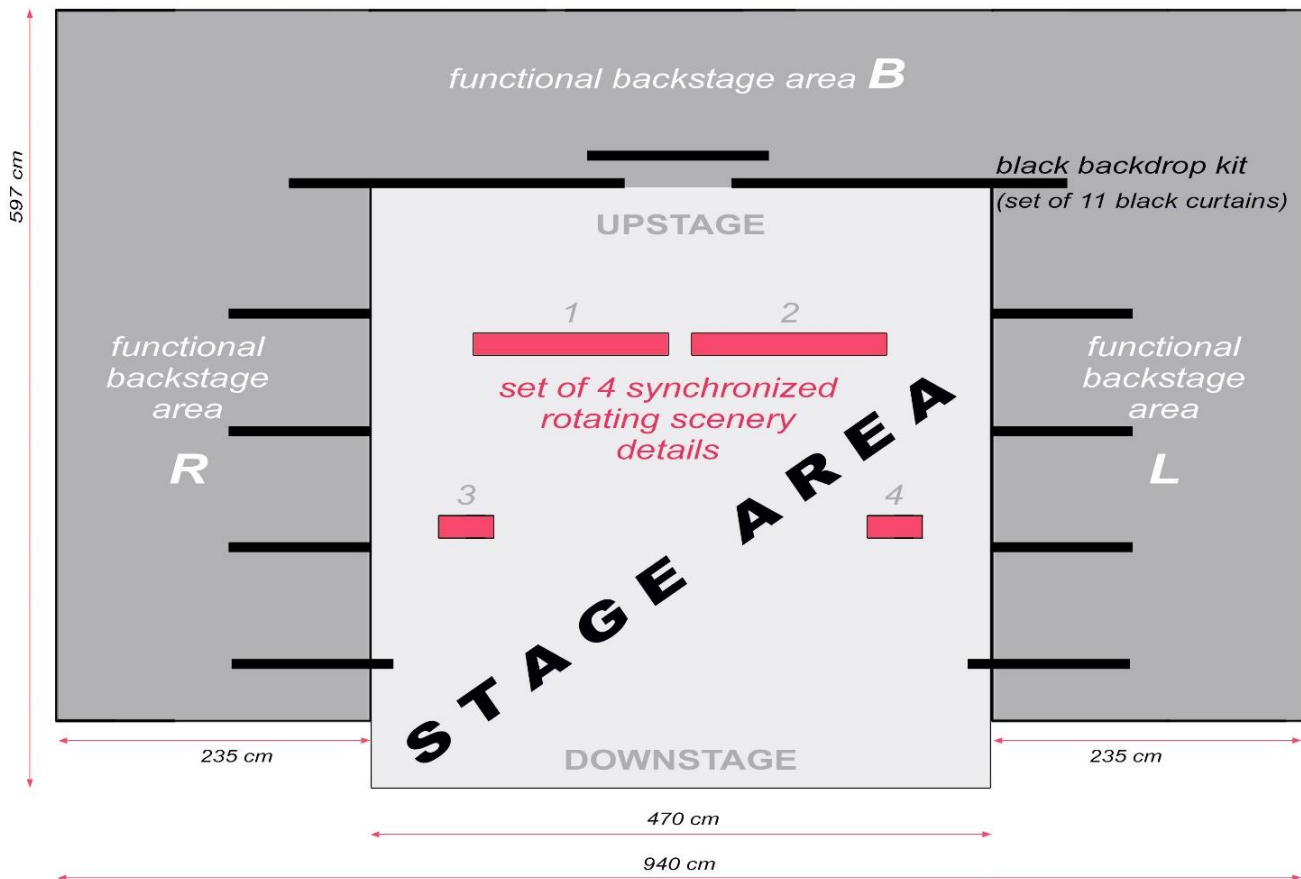

THE STAGE PLATFORM CONSTRUCTION

THE CREW

- The stage team: 12 persons
- PR manager: 1 person

LUGGAGE

- The stage equipment (2250 kg / 22.5 m³) that the theatre will bring consists of the stage platform, lights & cables, marionettes & mechanical puppets, scenery sets, black backdrop kit, costumes, stage machinery etc.
- **When the venue is equipped with necessary lights**, the theatre will not bring its own items (please see below) and win the advantage of less time for the stage preparations (mounting/dismounting the stage).