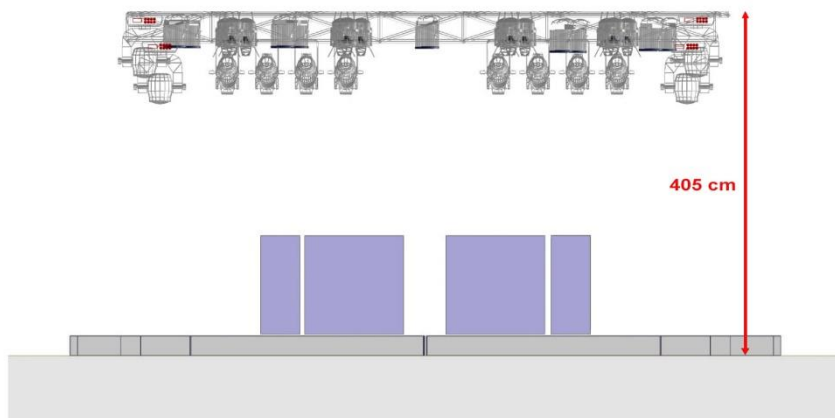

Frontal view