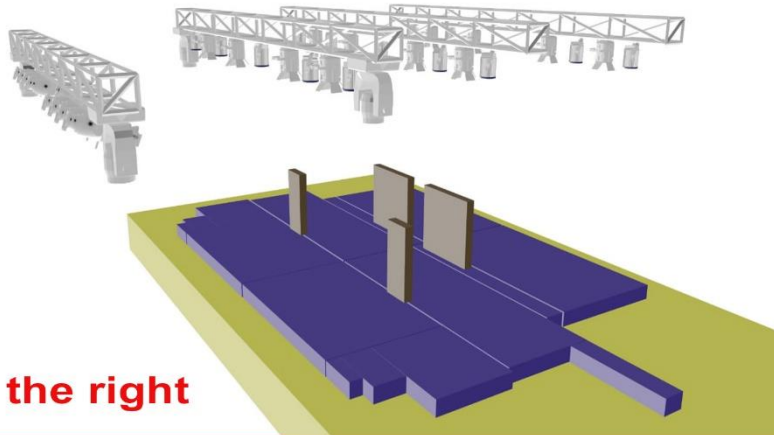

LIGHTS

View from the right