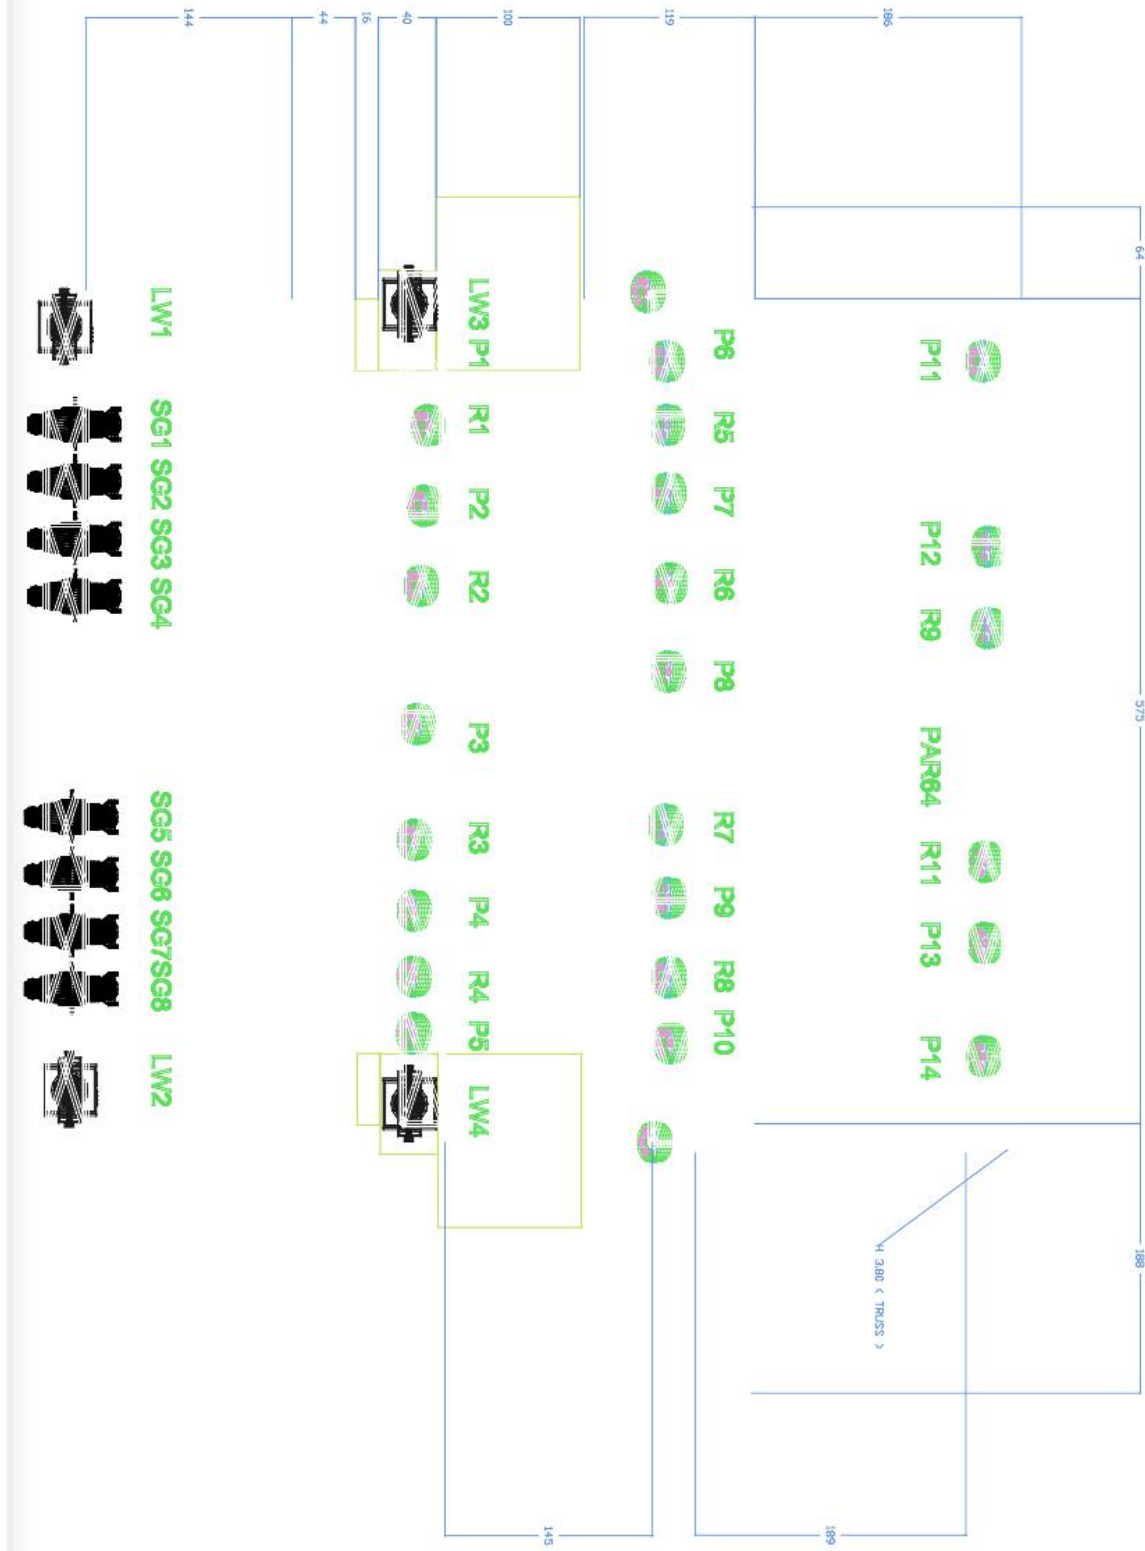

TO BE PROVIDED BY THE HOSTING PARTY

LIGHTS

- *LED WASH*
ROBIN 600LEDWASH **4 pcs**
- *LED PAR*
PROEL SLIM PAR 12 (or any Projector Slimpar 12X12W ledRGBWAU/FCIRC
Luminous flux: 1210 lux @5mt (25°)) **10 pcs**
ROBE LEDForce 18 RGBW (or any 8 x 3 Watt Tri Color RGB LEDs and 18 x5 Watt
Quad Color RGBW LEDs Beam Angle 10° -25 °) **10 pcs**
- *PROFILE Spot LED*
PROEL SG SAGOLEDWW (or any profile LED spot 1x120W Led Warm White
3200K Luminous flux: 2950 lux @5mt (beam angle 19°)) **8 pcs**
- *PAR*
PAR 64 (1000 W) **1 pcs**
- *LIGHT REMOTE*
DMX512 RING TYPE wired Connection **1 pcs**

P23 209

P24 209

P25 209

P26 210

P27 210

P28 210

P29 210

P30 211

P39 211

P40 211

P41 211

P42 211

P43 211

P44 211

PROBE: QUANTIFIER: 40 SEMI PAIR 2
DIMENSION 1: 021 - 204 (mm)
DIMENSION 2: 041 - 001 (mm)

LW1

SG1 SG2 SG3 SG4

SG5 SG6 SG7 SG8

LW2

LW3 P1

R1

P2

R2

P3